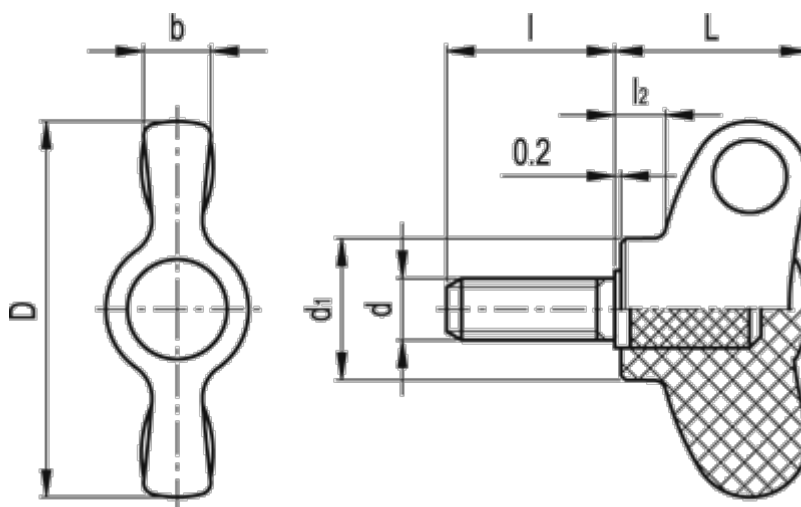

Data Sheet

Article number: 2302008662
Description: E+G Wing nut
CWN.40 p-M8x16

Measures

b	= 6.5
D	= 40
d1	= 13.5
d 6g	= M8
G	= 12
l	= 16
L	= 21.0
l2	= 4.5